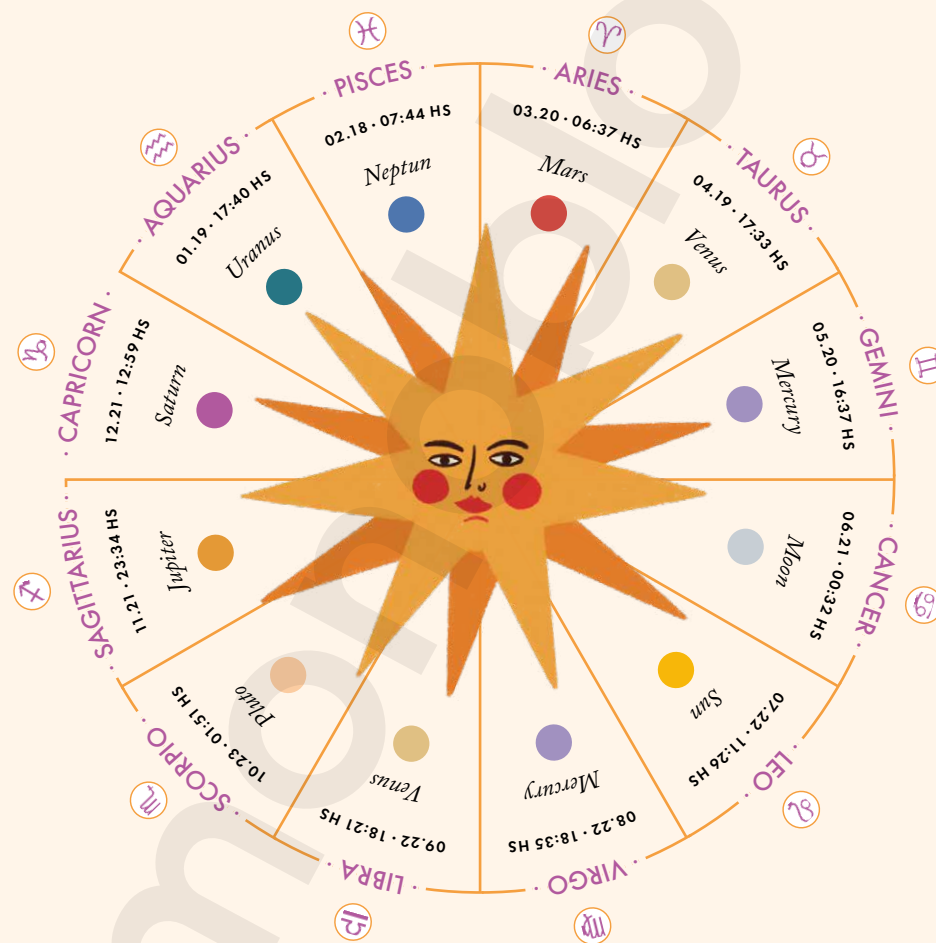

Neither the sun nor the moon are planets: they are luminaries.
In astrology, however, they are considered to be planets.

· THE SUN ·

REGENT OF: *Leo*

The Sun's energy is related to personal brightness, the power of the Self and the possibility of bringing light to what needs to become visible. Where the sun is, there is awareness. It is the most important planet in the entire birth chart and it is why you say "I'm a Libra" if the Sun was on Libra on the moment of your birth: Its location determines the most important planetary position of your chart.

· THE MOON ·

REGENT OF: *Cancer*

The Moon is related to the hidden, that which is not yet revealed. It tells us about the inner world, the intimate and what we call home. It influences our unconscious, our emotions and like water itself, it strains through our gaps to fill us with its power, without us realizing it.

2021 SOLAR CALENDAR

The exact date and time the sun enters each sign changes every year.

ASTROLOGICAL GLOSSARY

MODERN
WITCH

I introduce you to @astromostra, who will accompany us this year with all the astrological data.